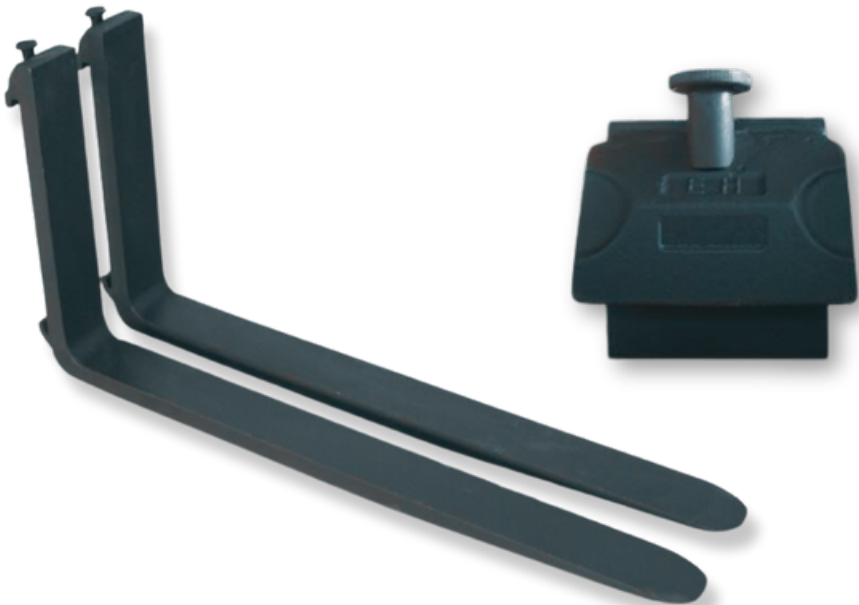

Tynes/Forks

A key component of a forklift that are used to lift and transport materials. The size, thickness, and spacing of the tynes can vary depending on load requirements.

| Mounting Class | Weight per pair (kg) | Width x Thickness x Length |
|----------------|----------------------|----------------------------|
| 2 | 105 | 100X40X1070 |
| 2 | 112 | 100X45X1220 |
| 2 | 110 | 120X40X1070 |
| 2 | 124 | 120X40X1220 |
| 2 | 150 | 120X40X1530 |
| 2 | 168 | 120X40X1820 |
| 2 | 200 | 120X40X2100 |
| 2 | 220 | 120X40X2400 |
| 3 | 125 | 125X45X1070 |
| 3 | 146 | 125X45X1200 |
| 3 | 180 | 125X45X1520 |
| 3 | 200 | 125X45X1820 |
| 3 | 250 | 125X50X2200 |
| 3 | 320 | 125X50X2400 |
| 3 | 346 | 150X50X2400 |
| 3 | 450 | 125X50X3000 |
| 3 | 500 | 150X50X3000 |
| 4 | 348 | 150X60X1220 |
| 4 | 368 | 150X60X1520 |
| 4 | 380 | 150X60X1820 |
| 4 | 400 | 150X60X2120 |
| 4 | 432 | 150X60X2400 |
| 4 | 348 | 150X60X3000 |
| 4 | 404 | 150X70X1820 |
| 4 | 452 | 150X70X2120 |
| 4 | 502 | 150X70X2400 |